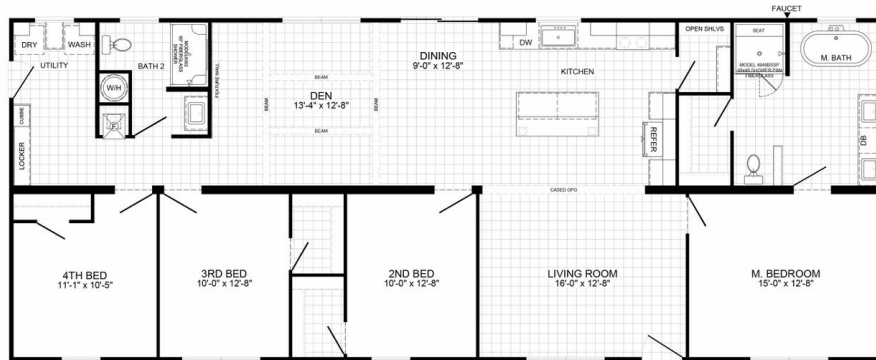

## NOVA SIXTY EIGHT M168 Model number: 76NOV28684AH19

4 beds • 2 baths • 1904 sq.ft. • 28' width • 68' depth

Our home building facilities invest in continuous product and process improvements. Plans, dimensions, features, materials, specifications and availability are subject to change without notice or obligation. Renderings and floor plans are representative likenesses of our homes and may differ from the actual homes. We invite you to tour a Home Center near you and inspect the highest value in quality housing available or call (276) 637-6979 to speak with a Home Consultant. Copyright 2017, CMH. All rights reserved.